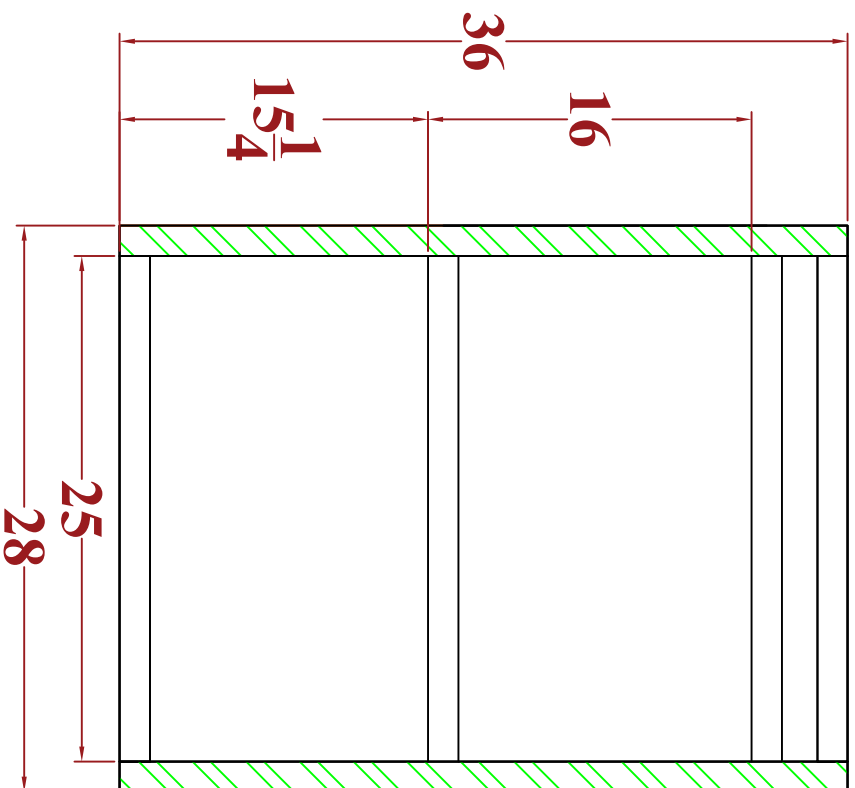

**Floor Base**

**Sleeping Area**  
21 " x 29" x 24"H