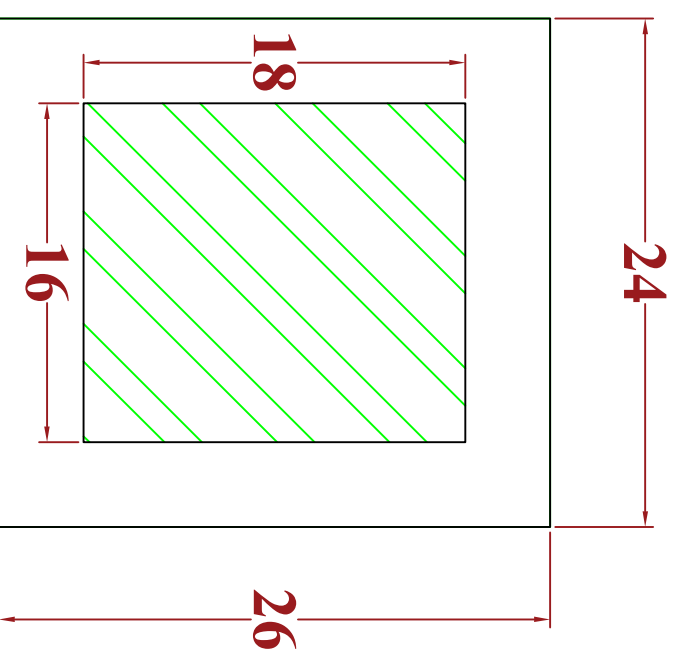

Floor Base

Inside Sleeping Area
18 L x 16 W 13.5 H