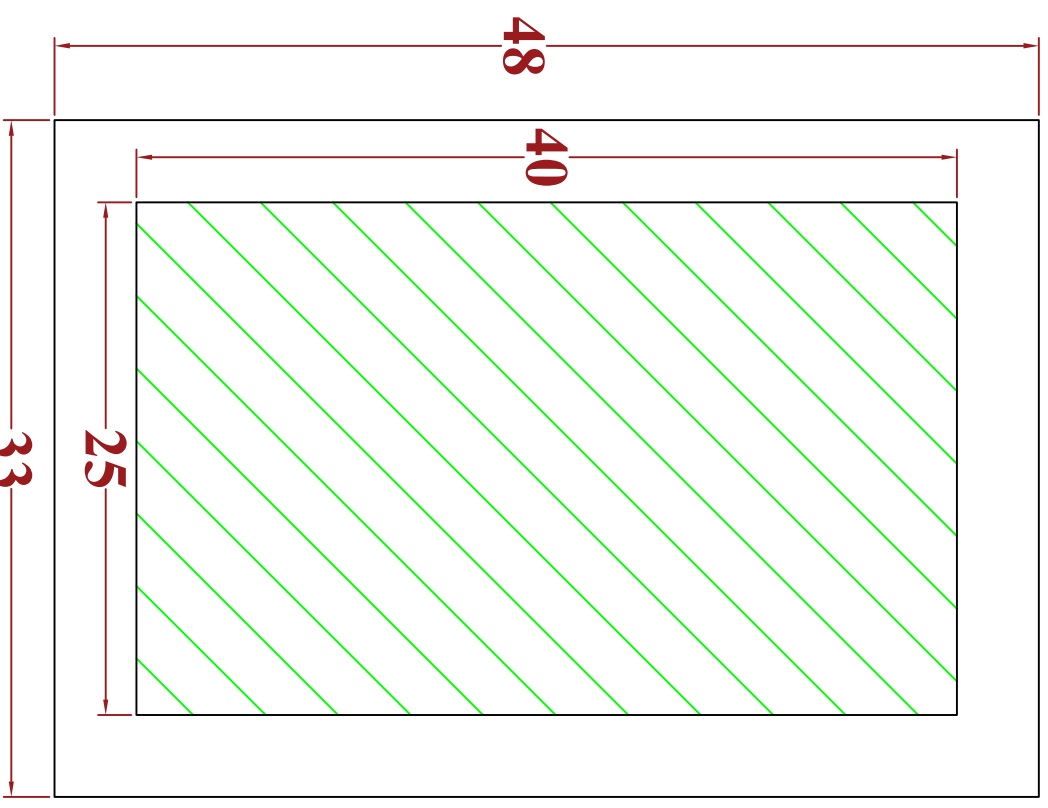

Floor Base

Sleeping Area
40" x 25" 37.5 H